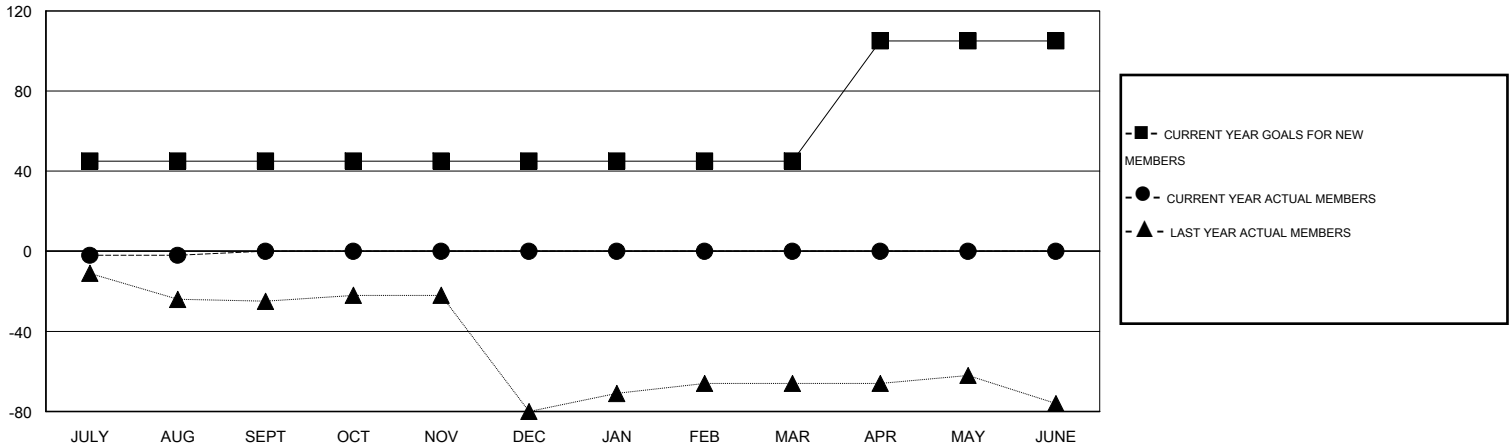

MONTHLY MEMBERSHIP PROGRESS REPORT

District 130

Results as of: 8/31/2014

GMT: MIKLOS HORVATH

LOCATION BULGARIA

GMT CA 4

Clubs					Members				
RESULTS FOR 2014-2015					RESULTS FOR 2014-2015				
QUARTER	NEW CLUB GOAL	ACTUAL NEW CLUBS	ACTUAL DROPPED CLUBS	ACTUAL NET GAIN/LOSS	QUARTER	NEW MEMBER GOAL	ACTUAL TOTAL MEMBERS ADDED	ACTUAL DROPPED MEMBERS	ACTUAL NET GAIN/LOSS
JULY/AUG/SEPT	2	0	0	0	JULY/AUG/SEPT	45	4	6	-2
OCT/NOV/DEC	0	0	0	0	OCT/NOV/DEC	0	0	0	0
JAN/FEB/MAR	0	0	0	0	JAN/FEB/MAR	0	0	0	0
APR/MAY/JUNE	2	0	0	0	APR/MAY/JUNE	60	0	0	0

GOALS AND ACTUAL NEW CLUBS CUMULATIVE

GOALS AND ACTUAL MEMBERS CUMULATIVE

DROPPED CLUBS: 0	3 CLUBS OF 46 ADDED 1 OR MORE NEW MEMBERS	<u>GENDER DISTRIBUTION</u>	
		MALE	530 (56.32%)
<u>DROPPED MEMBERS</u>	CLICK HERE FOR HEALTH ASSESSMENT DATA	FEMALE	411 (43.68%)
DECEASED		0	FAMILY UNIT MEMBERS
CLUB CANCELLED	0	HEAD OF HOUSEHOLD	29
OTHER	6	NON-HEAD OF HOUSEHOLD	30
TOTAL	6		