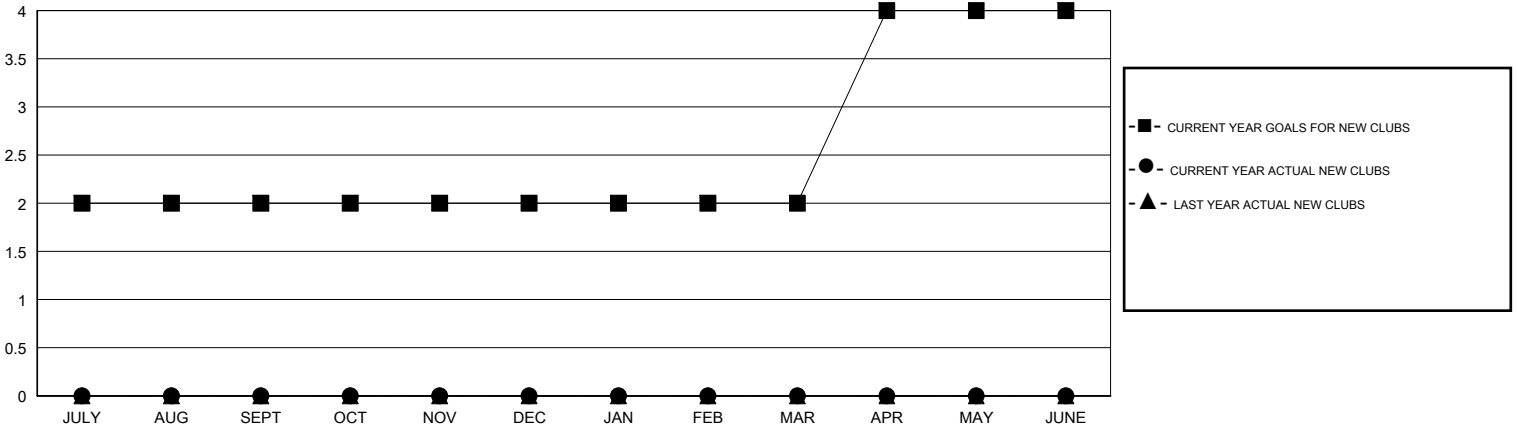

MONTHLY MEMBERSHIP PROGRESS REPORT

District 130

Results as of: 8/31/2014

GMT: MIKLOS HORVATH

LOCATION BULGARIA

GMT CA 4

Clubs					Members				
RESULTS FOR 2014-2015					RESULTS FOR 2014-2015				
QUARTER	NEW CLUB GOAL	ACTUAL NEW CLUBS	ACTUAL DROPPED CLUBS	ACTUAL NET GAIN/LOSS	QUARTER	NEW MEMBER GOAL	ACTUAL TOTAL MEMBERS ADDED	ACTUAL DROPPED MEMBERS	ACTUAL NET GAIN/LOSS
JULY/AUG/SEPT	2	0	0	0	JULY/AUG/SEPT	45	4	6	-2
OCT/NOV/DEC	0	0	0	0	OCT/NOV/DEC	0	0	0	0
JAN/FEB/MAR	0	0	0	0	JAN/FEB/MAR	0	0	0	0
APR/MAY/JUNE	2	0	0	0	APR/MAY/JUNE	60	0	0	0

GOALS AND ACTUAL NEW CLUBS CUMULATIVE

GOALS AND ACTUAL MEMBERS CUMULATIVE

DROPPED CLUBS: 0	3 CLUBS OF 46 ADDED 1 OR MORE NEW MEMBERS	<u>GENDER DISTRIBUTION</u>	
		MALE	530 (56.32%)
<u>DROPPED MEMBERS</u>	CLICK HERE FOR HEALTH ASSESSMENT DATA	FEMALE	411 (43.68%)
DECEASED		0	FAMILY UNIT MEMBERS
CLUB CANCELLED	0	HEAD OF HOUSEHOLD	29
OTHER	6	NON-HEAD OF HOUSEHOLD	30
TOTAL	6		